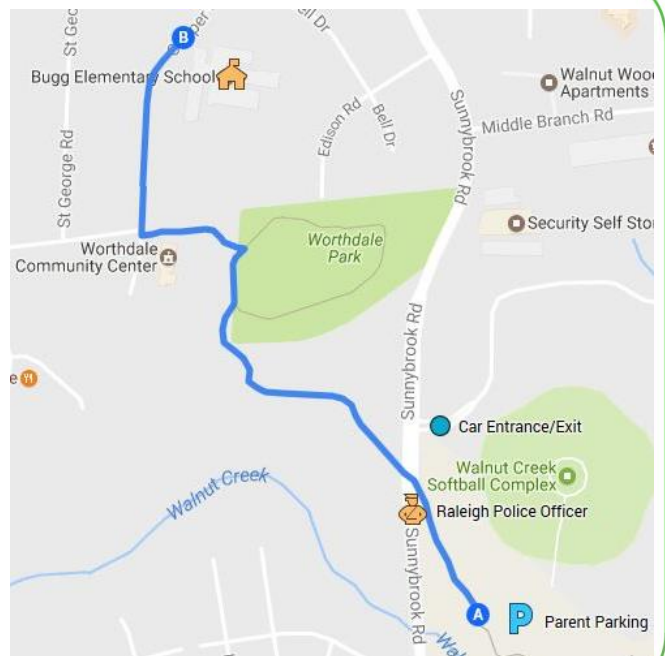

Learn more at

walkbiketoschool.org

Walk to School Day is coordinated in the U.S.A. by
the National Center for Safe Routes to School.